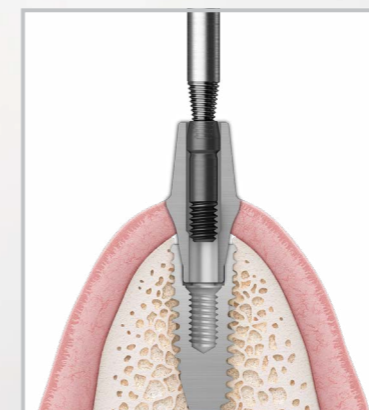

Easy implant removal

ESR KIT

- Excellent cutting performance of SR drill
- Simple and quick removal in step 2
- Removal success rate over 90%

SR Drill

SR Tip

Variety of Cases Possible for Prostheses Fails

Screw fracture

Guide ESR handle SR drill SR tip Torque handle

Abutment fracture

AR tip

Screw hex slip

AR tip (mini)

Internal thread crushing burden

Re-tap