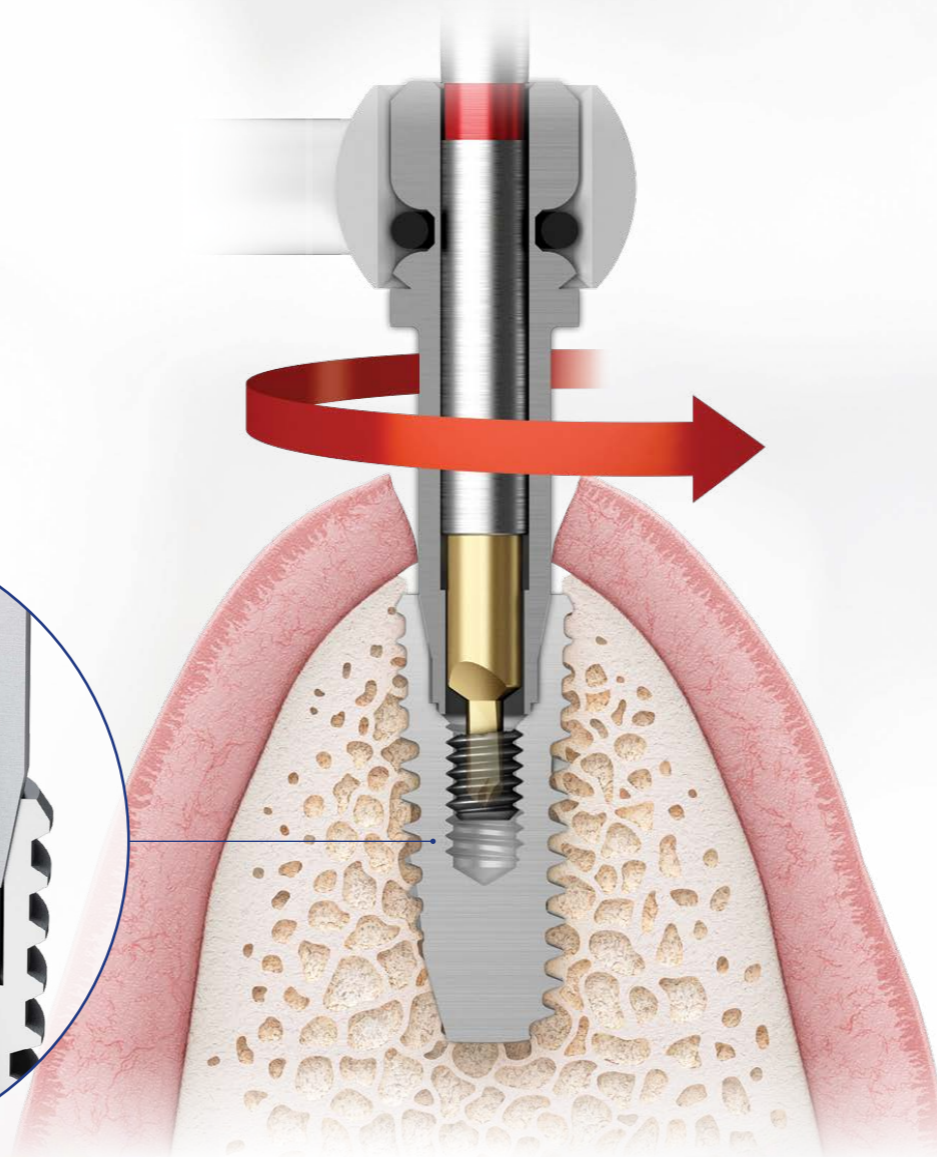

Easy implant removal

ESR KIT

- Excellent cutting performance of SR drill
- Simple and quick removal in step 2
- Removal success rate over 90%

SR Drill

SR Tip

Variety of Cases Possible for Prostheses Fails

Screw fracture

Guide ESR handle SR drill SR tip Torque handle

Abutment fracture

AR tip

Screw hex slip

AR tip (mini)

Internal thread crushing burden

Re-tap