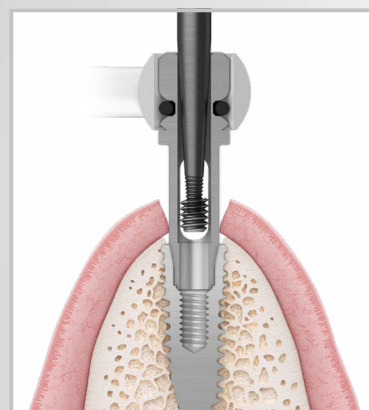

Easy implant removal

ESR KIT

- Excellent cutting performance of SR drill
- Simple and quick removal in step 2
- Removal success rate over 90%

SR Drill

SR Tip

Variety of Cases Possible for Prostheses Fails

Screw fracture

Guide ESR handle SR drill SR tip Torque handle

Abutment fracture

AR tip

Screw hex slip

AR tip (mini)

Internal thread crushing burden

Re-tap