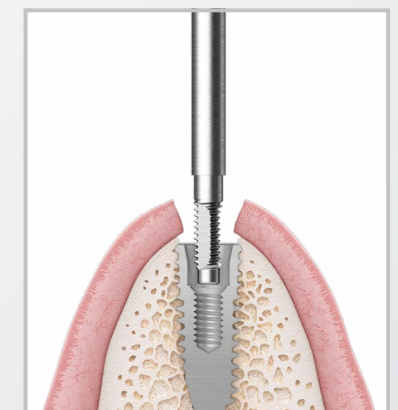

Easy implant removal

ESR KIT

- Excellent cutting performance of SR drill
- Simple and quick removal in step 2
- Removal success rate over 90%

SR Drill

SR Tip

Variety of Cases Possible for Prostheses Fails

Screw fracture

Guide ESR handle SR drill SR tip Torque handle

Abutment fracture

AR tip

Screw hex slip

AR tip (mini)

Internal thread crushing burden

Re-tap