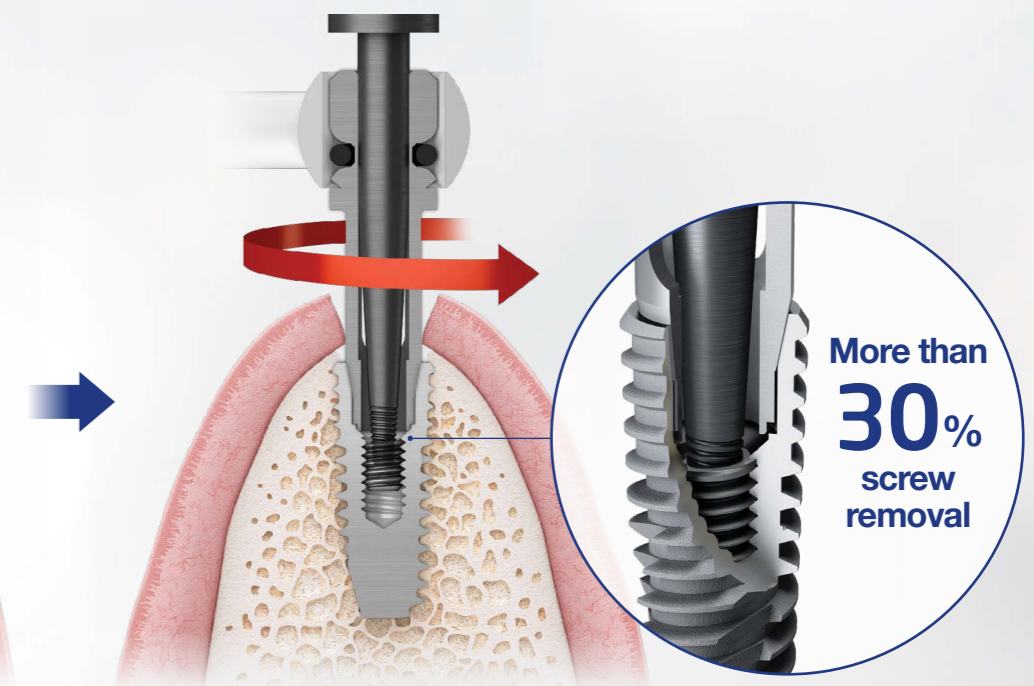

Easy implant removal

ESR KIT

- Excellent cutting performance of SR drill
- Simple and quick removal in step 2
- Removal success rate over 90%

SR Drill

SR Tip

Variety of Cases Possible for Prostheses Fails

Screw fracture

Guide ESR handle SR drill SR tip Torque handle

Abutment fracture

AR tip

Screw hex slip

AR tip (mini)

Internal thread crushing burden

Re-tap