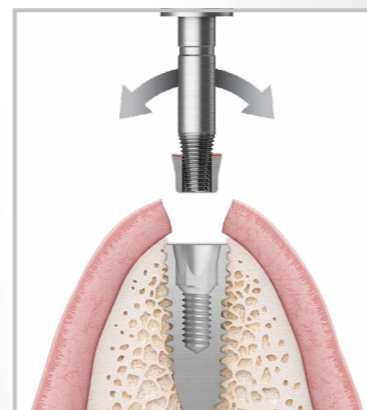

Easy implant removal

ESR KIT

- Excellent cutting performance of SR drill
- Simple and quick removal in step 2
- Removal success rate over 90%

SR Drill

SR Tip

Variety of Cases Possible for Prostheses Fails

Screw fracture

Guide ESR handle SR drill SR tip Torque handle

Abutment fracture

AR tip

Screw hex slip

AR tip (mini)

Internal thread crushing burden

Re-tap