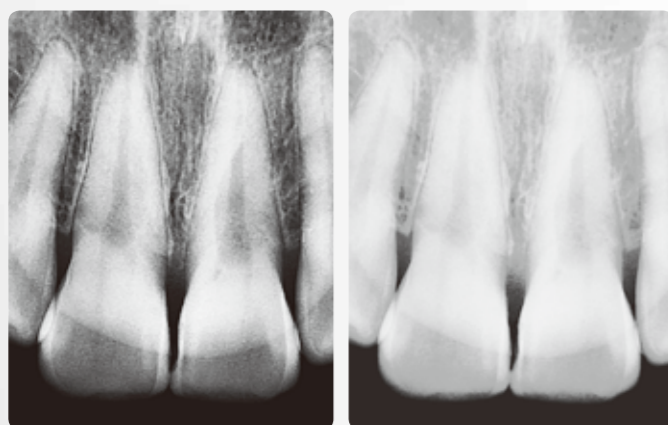

Clear Image! Light Weight!

N1 Portable X-ray

- Clear image
- Light weight (approximately 1.5kg)
- High efficiency battery

Clear Image

- As clear as standard X-ray (70 kV, 3mA)
- Clarity enhanced by FOCAL SPOT (0.3mm)

[70kV, 3mA]

[70kV, 2mA]

※ image above is subject to change based on sensor.

Operating with one hand

- No strains on female operator's wrist

Intuitive screen and easy to use

- Intuitive LCD screen displaying only pertinent information (such as target location and person, working time)
- Press buttons to prevent device malfunction and breakdown

Charge only once a week! (given 30 images taken per day)

- Can take 300 images with high efficiency battery